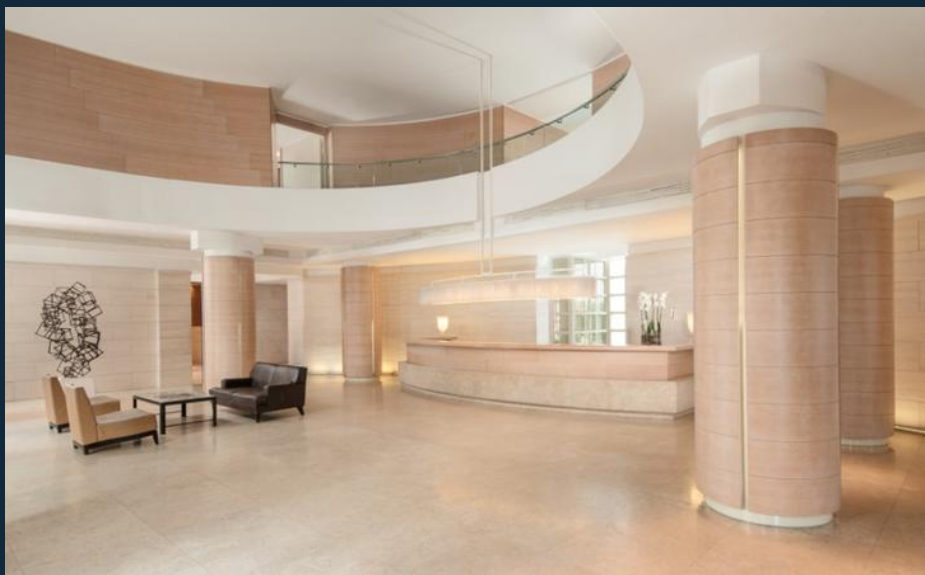

Sheraton[®]

PARCO DE' MEDICI ROME HOTEL

Spacious and bright Halls

SPG dedicated desks

Sheraton®

PARCO DE' MEDICI ROME HOTEL

3 Congress
Centres of
5000 sq.m ,
hosting up to
1200
delegates

All with
natural day-
light, A/C
and dimmer
lights

Full Wi-Fi
coverage in
all Meeting
rooms

Business
Centre

Meeting
rooms with
wooden floor

Sheraton®

PARCO DE' MEDICI ROME HOTEL

More than 50
Breakout
Rooms

All with natural
day-light

Availability to
reserve
one of our
Buildings for
your private
event