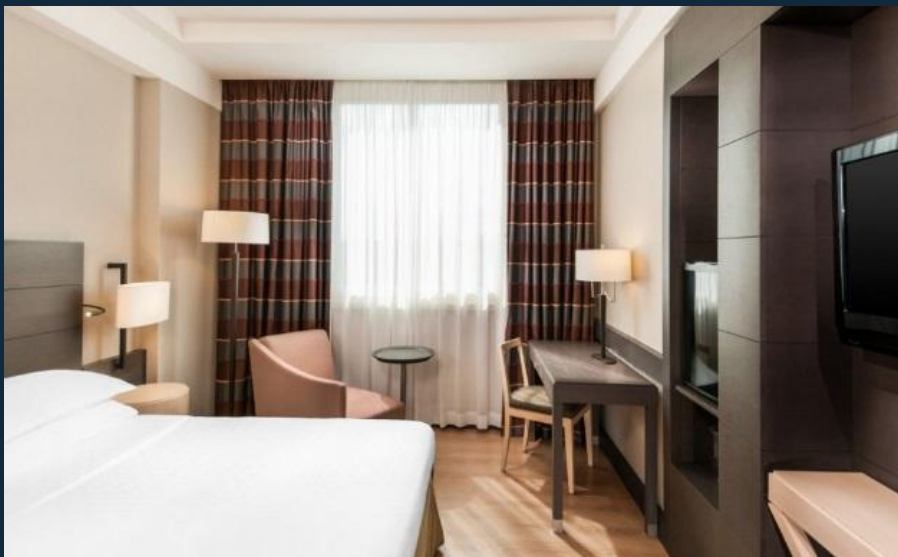

Sheraton®

PARCO DE' MEDICI ROME HOTEL